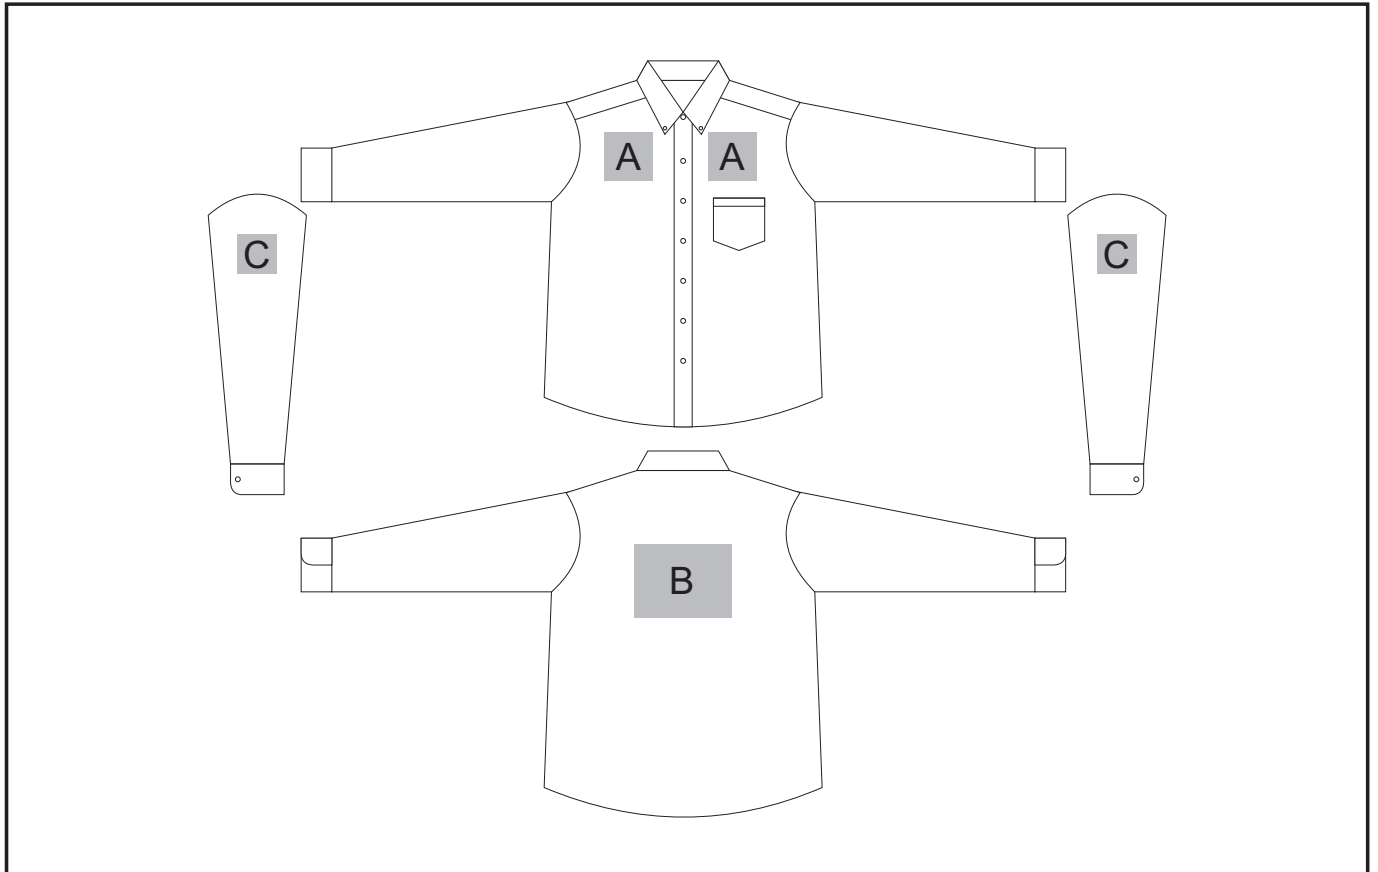

ALT-FIN

Finlay Long Sleeve Shirt

Need to know:

- Includes 1 Position Digital Transfer (setup fee applies)
- Cannot guarantee a 100% straight branding on any clothing item with check or stripe detail
- **DTC inclusive Parameters: Left/Right Chest=100mm x 100mm OR Back = 8000mm²**

Branding Options:

Position A

1. Embroidery (EMB) - 9 colours
Size: 100mm diameter
2. Screen Print (SC) - 1 colours
Size: 100mm wide x 60mm high
3. Digital Transfer Clothing (DTC) - Full colour
Size: 100mm wide x 100mm high

Position C

1. Embroidery (EMB) - 9 colours
Size: 80mm diameter
2. Screen Print (SC) - 1 colours
Size: 60mm wide x 60mm high
3. Digital Transfer Clothing (DTC) - Full colour
Size: 80mm wide x 80mm high

Position B

1. Embroidery (EMB) - 9 colours
Size: 200mm wide x 150mm high
2. Screen Print (SC) - 1 colours
Size: 200mm wide x 150mm high
3. Digital Transfer Clothing (DTC) - Full colour
Size: 210mm wide x 148mm high